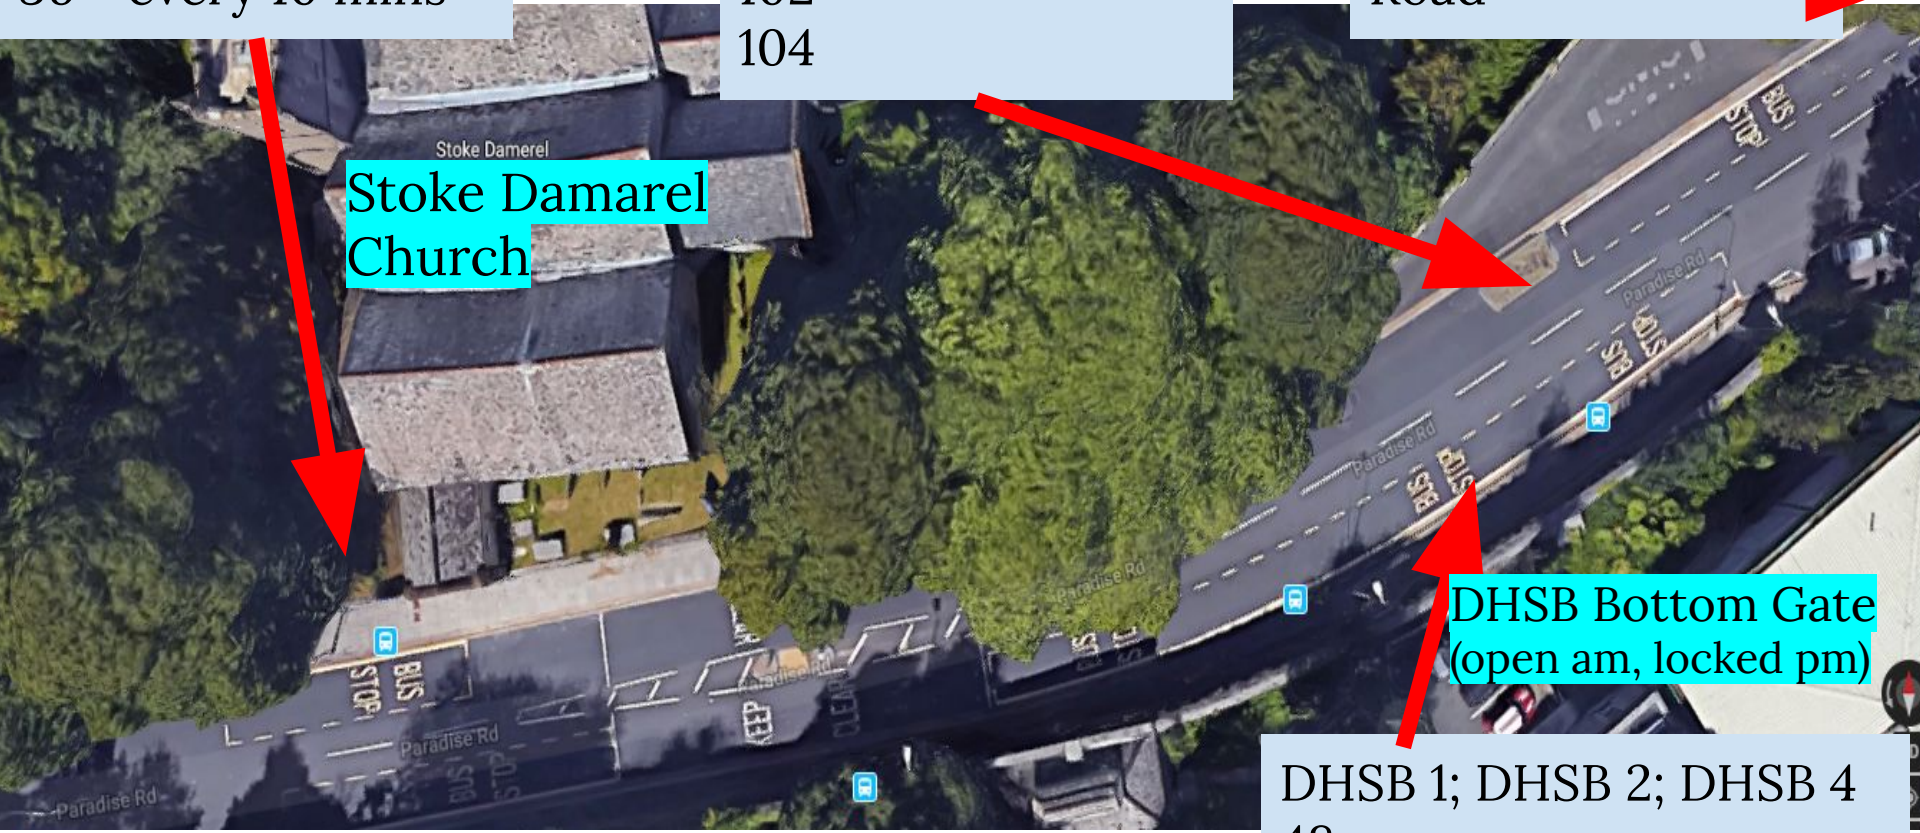

105
36 - every 10 mins

101
102
104

103 - Molesworth Road
→

Stoke Damarel
Church

DHSB Bottom Gate
(open am, locked pm)

DHSB Top Gate

DHSB 1; DHSB 2; DHSB 4
48
X1

Please see slide 3 for details about City Bus services that operate to DHSB.

Bus	Details - stops include...
36	Plymouth city centre; Plymouth railway station; Devonport City College
48	Wembury; Elburton; Plymstock; Cattedown; Mutley; Outland Rd; DHSB; DHSB
X1	Tavistock; Horrbridge; Yelverton; Roborough; Widewell; Derriford; Crownhill; Manadon; Outland Rd; Stoke Village; Paradise Rd
101	Tamerton Foliot; Southway; Crownhill; Milehouse; Stoke village; DHSB
102	Southway; Derriford; Crownhill; Milehouse; Stoke village; DHSB
103	Plympton (Dark Street Lane); Chaddlewood; Westfield; Woodford; Crabtree; Laira; Molesworth Rd ; DHSB; Crownhill; Notre Dame
104	Tavistock; Whitchurch; Horrbridge; Yelverton; Roborough; Widewell; Crownhill; Milehouse; Stoke village; DHSB
105	Tavistock; Horrbridge; Crapstone; Yelverton; Roborough; Widewell; Crownhill; Milehouse; Stoke village; DHSB